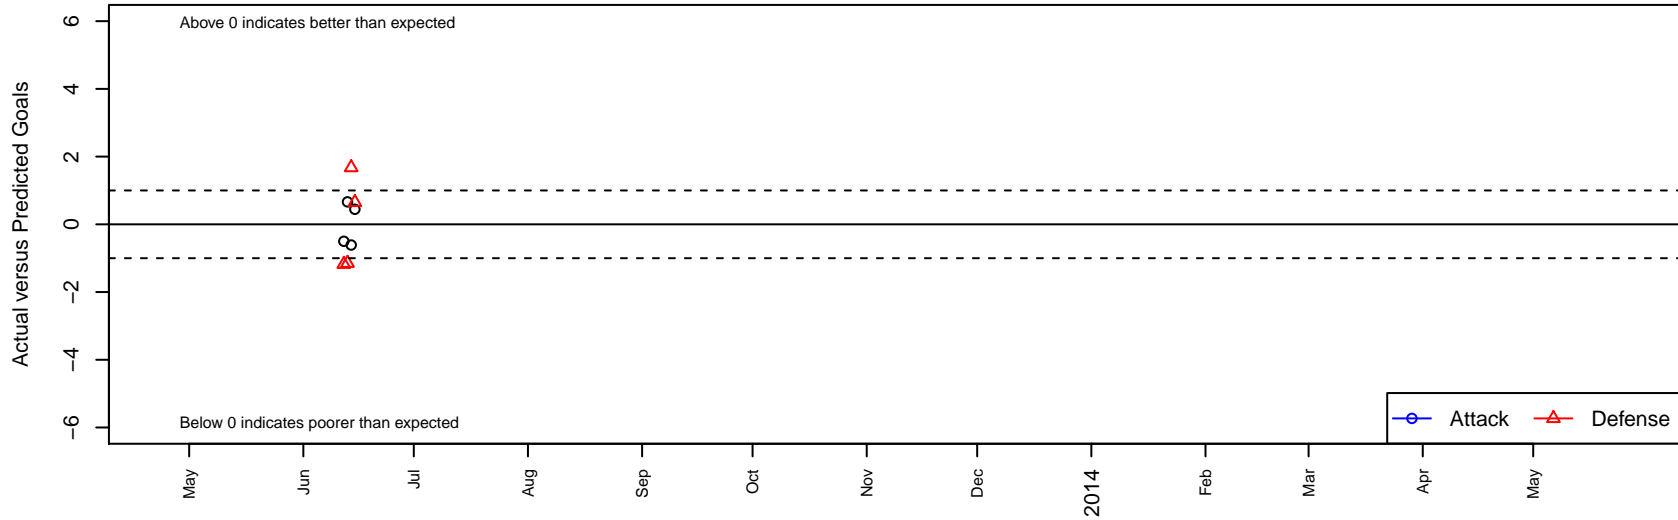

# Colorado Rush Swoosh G99

, CO  
 G99 total strength=1216  
 attack=4.9 defense=3.65  
 alt names used:  
 CO RUSH SWOOSH (CO)

Venues played:  
 Pres Cup Regionals Division 1 U13

**Colorado Rush Swoosh G99**  
 Dots are actual minus expected GF (blue circles) and GA (red triangles).  
 Blue line is smoothed change in attack strength. Red is smoothed change in defense strength.